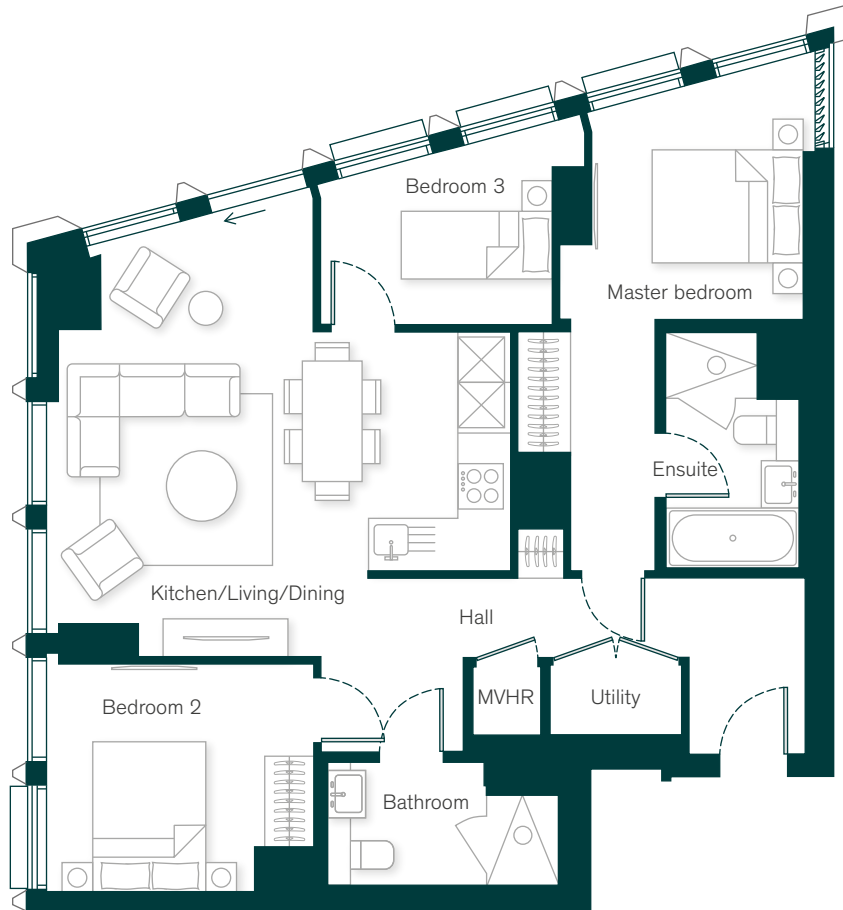

Building No.8

Apartment 10.01 - 19.01

Levels 10 - 19

THAMES CITY

LONDON SW8

THAMES CITY

LONDON SW8

Apartment 10.01 - 19.01

Levels 10 - 19

3 bedroom

93.59 sq m/1,007 sq ft

Kitchen/living/dining	5.81 × 5.44m	19' 1" x 17' 10"
Primary bedroom	3.14 × 2.84m	10' 4" x 9' 4"
Bedroom 2	3.01 × 2.88m	9' 11" x 9' 6"
Bedroom 3	3.06 × 2.30m	10' 1" x 7' 7"