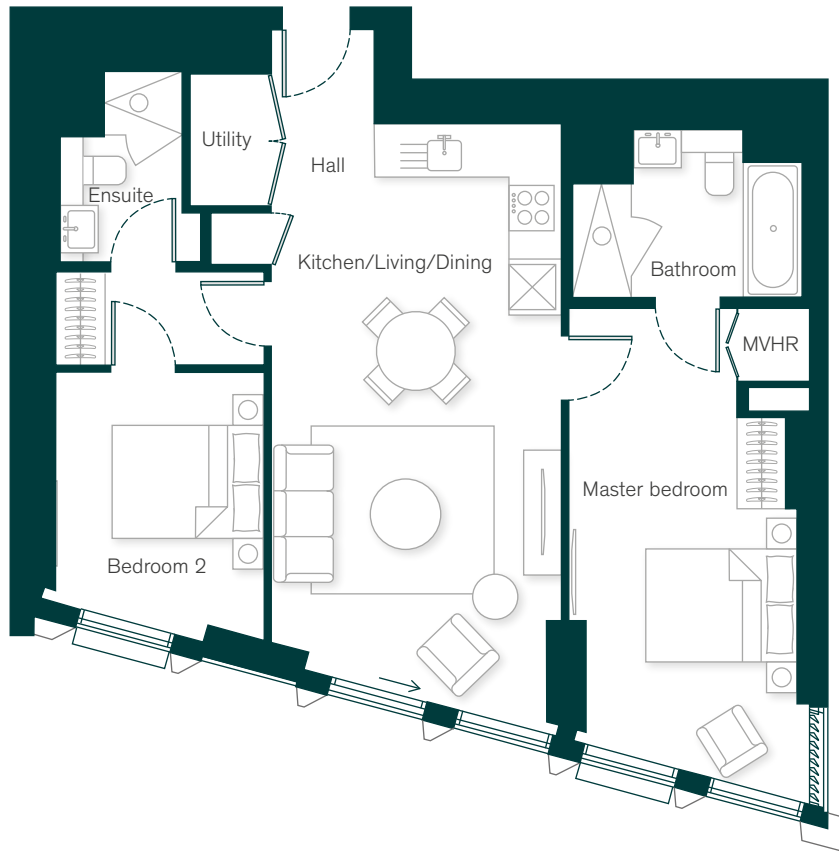

Building No.8

Apartment 28.07 - 34.07

Levels 28 - 34

THAMES CITY

LONDON SW8

THAMES CITY

LONDON SW8

Apartment 28.07 - 34.07

Levels 28 - 34

2 bedroom

84.76 sq m/912 sq ft

Kitchen/living/dining

7.14 × 3.84m 23' 5" x 12' 7"

Primary bedroom

6.11 × 2.79m 20' 0" x 9' 2"

Bedroom 2

3.41 × 2.98m 11' 2" x 9' 9"