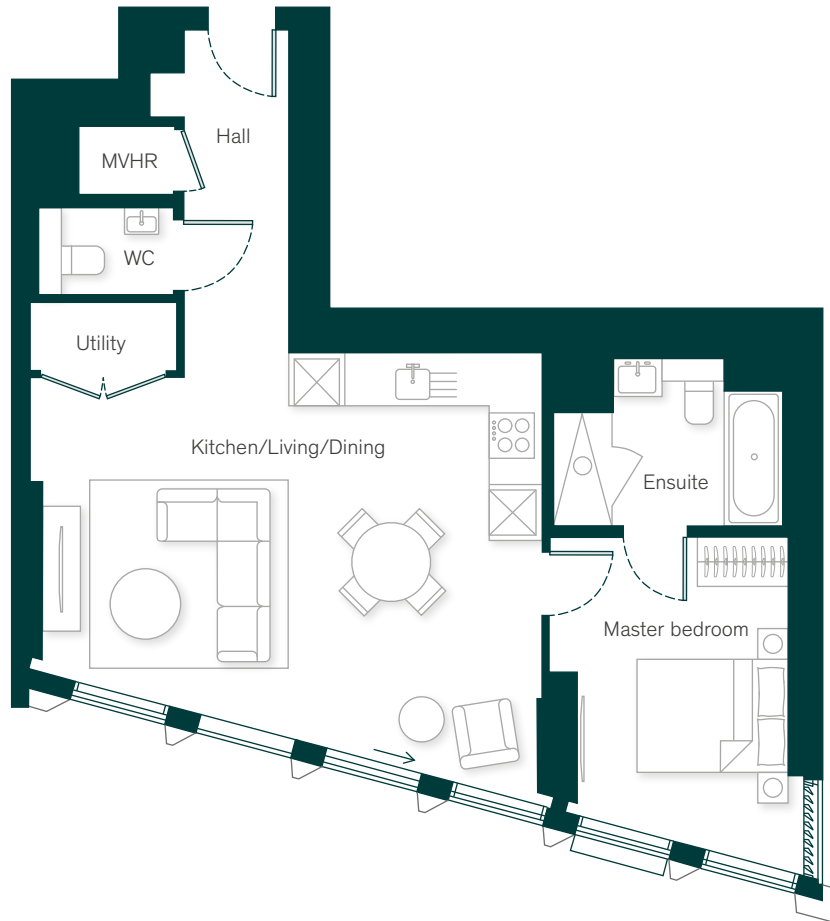

Building No.8

Apartment 10.06 – 19.06

Levels 10 – 19

THAMES CITY

LONDON SW8

## Apartment 10.06 - 19.06

Levels 10 – 19

1 bedroom

71.28 sq m/767 sq ft

Kitchen/living/dining

6.60 × 4.54m 21' 8" x 14' 11"

Primary bedroom

4.06 × 2.79m 13' 4" x 9' 2"